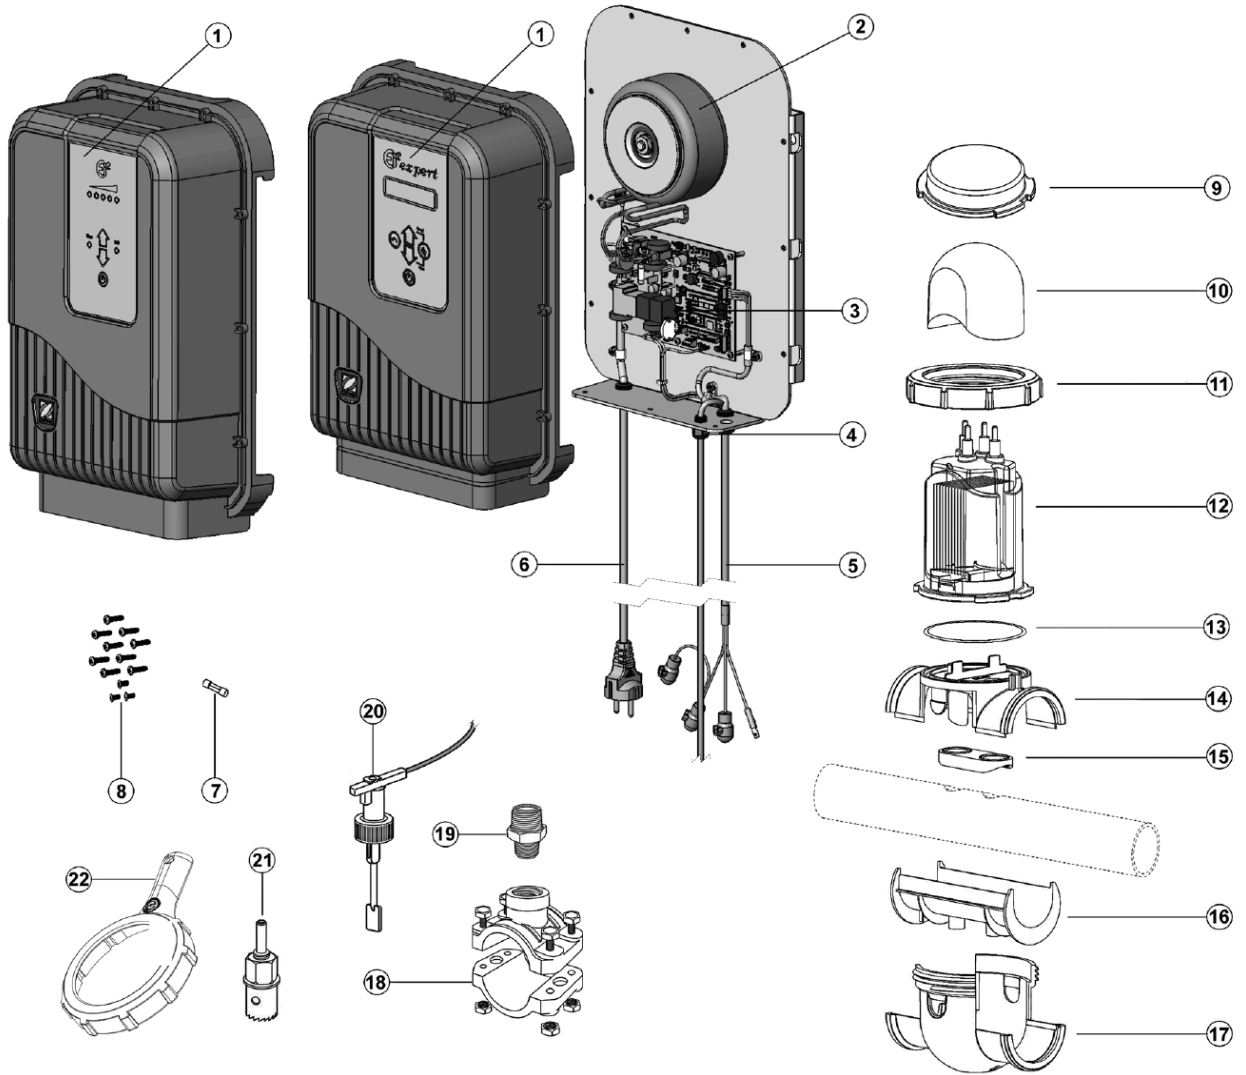

AUTO CHLOR ZODIAC Ei 2 a Ei 2 Expert

AUTO CHLOR ZODIAC Ei 2 a Ei 2 Expert

detail	identifikace	popis
1	WR0625400	Ei 2 cover assenbly with lexan
1	WR0664000	Ei 2 Expert cover assembly with lexan <i>control PCB</i>
2	WR0609700	Transformer kit
3	WR0625600	Ei 2 power PCB <i>(with thermal paste, screws)</i>
3	WR0664100	Ei 2 Expert power PCB <i>(with thermal paste, screws)</i>
4	WR0625700	Ei 2 cable glands kit (x2)
4	WR0664300	Ei 2 Expert cable glands kit (x4)
5	WR0609800	Ei 2 cell cable
5	WR0664200	Ei 2 Expert cell cable
6	WR0625100	Mains supply cable
7	W110201	M205 2,5A T Fuse
8	WR0609400	Cover screw set (9 x M4/17, 3 x M4/8)
8	W043870	Winterizing cap for cell
10	W043800	Cell cap
11	W043790	Electrode tightening ring
12	WR0673600	Complete Ei 2 12 electrode
12	WR0673700	Complete Ei 2 20 electrode
12	W197601	Complete Ei 2 Expert 10 electrode
12	W197612	Complete Ei 2 Expert 18 electrode
12	W197621	Complete Ei 2 Expert 25 electrode
13	W151281	Electrode O-ring
14	W043640	Saddle clamp top
15	W043700	Flat hose joint 1 1/2" (UK)
15	W043710	Flat hose joint DN50mm, DN63mm (EU)
16	W043680	EU pipe adapter (1 1/2")
16	W043690	EU pipe adapter (DN50mm)
17	W043630	Saddle clamp top
18	W013010	Complete DN50mm saddle clamp <i>(adaptable to 1 1/2" UK)</i>
18	W013011	Complete DN63mm saddle clamp <i>(adaptable to 2" UK)</i>
19	W043560	3/4"x1/2" adapter for flow switch
20	WV0090600	Ei 2 Expert flow switch
21	W043750	Hole saw 22 mm for pipe drilling
22	W043760	Electrode locking ring wrench
/	W2070A	Zodiac domed badge for cover
/	W176801	Zodiac sticker for cell cap